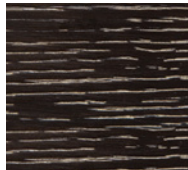

OAK FINISHES

STAINS

DUNE
CERUSED

SAND
CERUSED

SHELL
CERUSED

WEATHERED
CERUSED

BARK
CERUSED

BROOK
CERUSED

MIST
CERUSED

PAINTS

BLONDE
CERUSED
(NEW)

DESERT BROWN
CERUSED
(NEW)

PEARL
CERUSED

STINGRAY
CERUSED

BRAMBLE
CERUSED

MIDNIGHT
CERUSED

Custom finishes with quote and strike off.
Photography is, at best, representative of color.